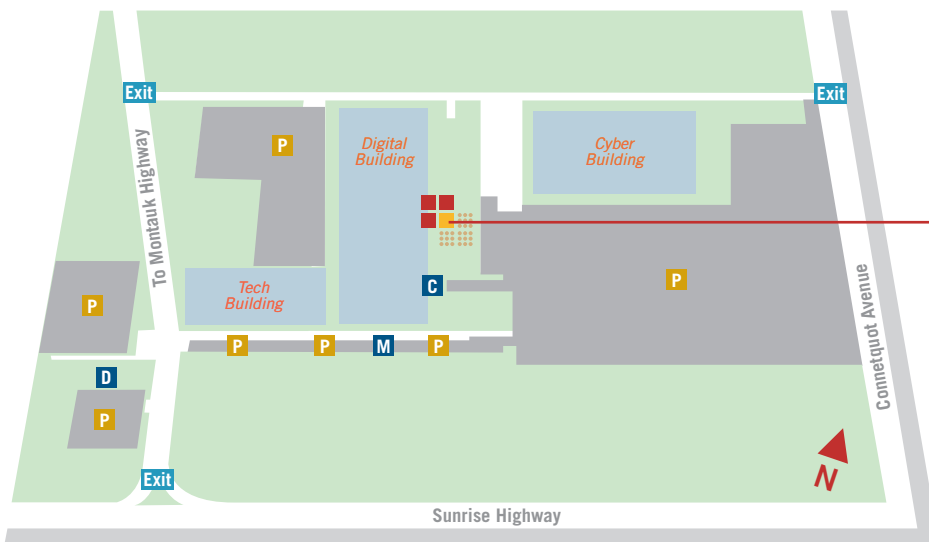

digital sandbox network event centers

where technology and creativity meet

Area Map

Long Island

Long Island Technology Center
3500 Sunrise Highway
Great River, NY 11739-3500

tel 631 859 0500
fax 631 859 0202

Driving Directions

- ❑ From the Long Island Expressway
L.I.E. to Exit 53 South Sagtikos Parkway. Follow to Hecksher Parkway (A.K.A. Southern State East) to Exit 44 East (Sunrise Highway). Stay on Service Road and within 1/2 mile, we are the large green building on the right.
- ❑ From the East
Take Sunrise Highway (Route 27) West to Exit 46 North Connetquot Avenue. At light make a left, crossing over Sunrise Highway. Make first left on to service road and we are the large green building on the right.
- ❑ From the West
Take Sunrise Highway (Route 27) to Exit 46. Follow signs for Connetquot Avenue (exit 46, stay on service road for about 2 miles). We are the large green building on the right.
(The entrance is at the eastern end of the property and the security guard will direct you from there.)

Legend

 Interstate  Highway

Legend

 Parking  Main Entrance  Day care  Terra-Byte Cafe

Public Transportsations

- ❑ Long Island Rail Road (LIRR)
Take the LIRR to Great River Station. A six minute walk to the building.
- ❑ Car Service
Islip Terrace Taxi Service: 516 277 8888
- ❑ Airport
L.I. McArthur Airport: 5 miles
JFK International Airport: 40 miles
La Guardia Airport: 48 miles